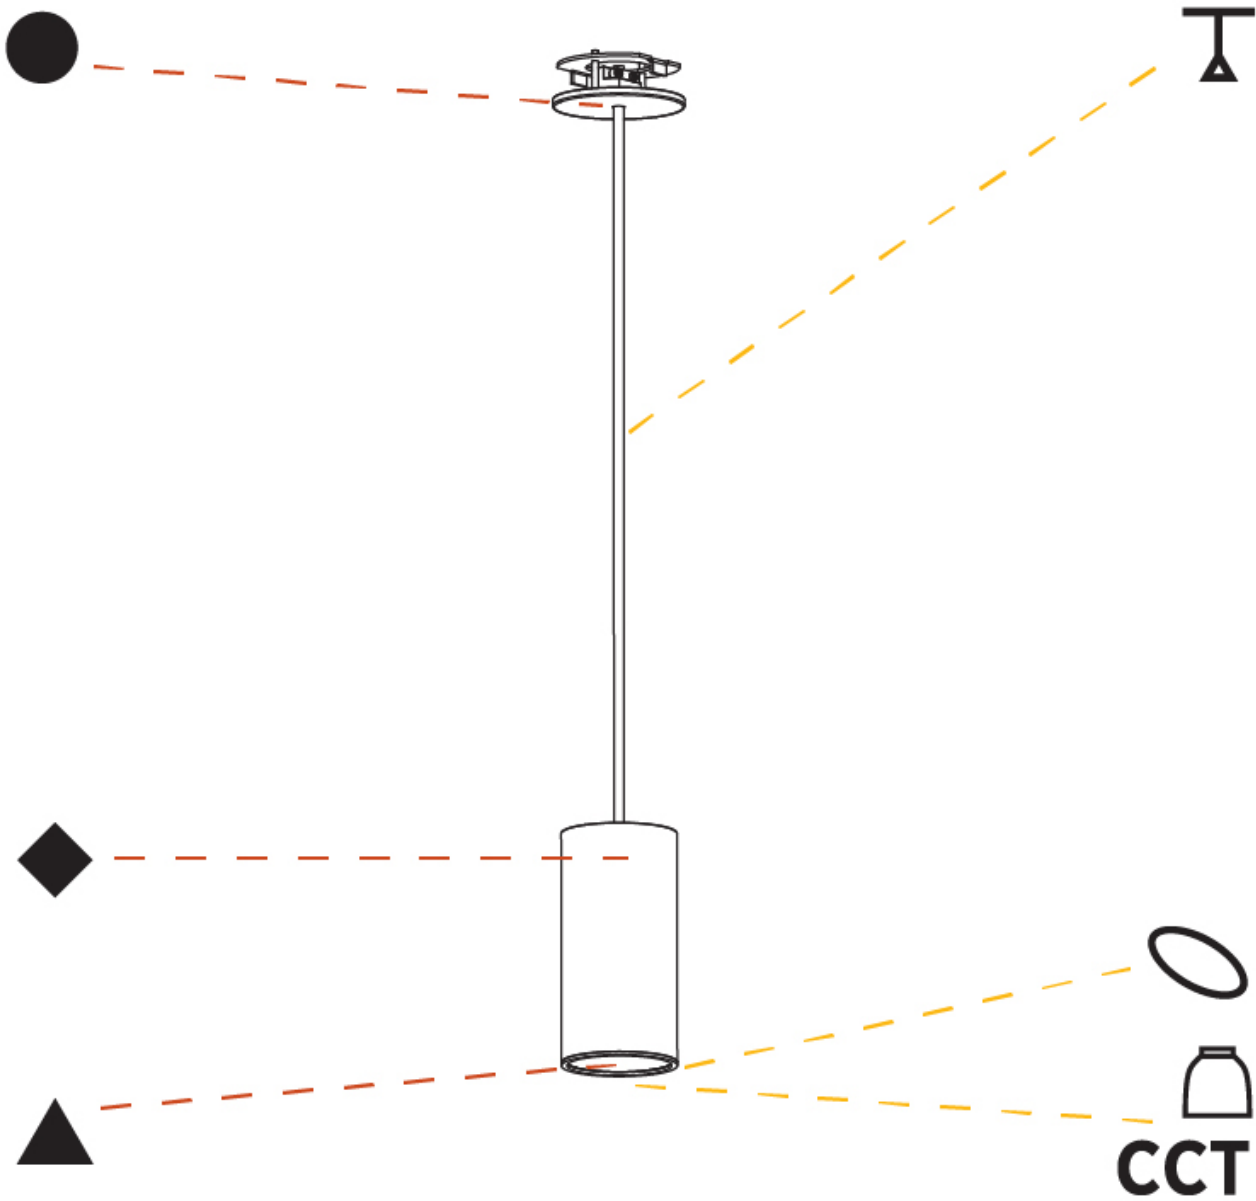

HANGOVER MONOPOINT RECESSED CANOPY SUSPENSION

A300150-

PROJECT
TYPE
SPECIFIER
QUANTITY
DATE